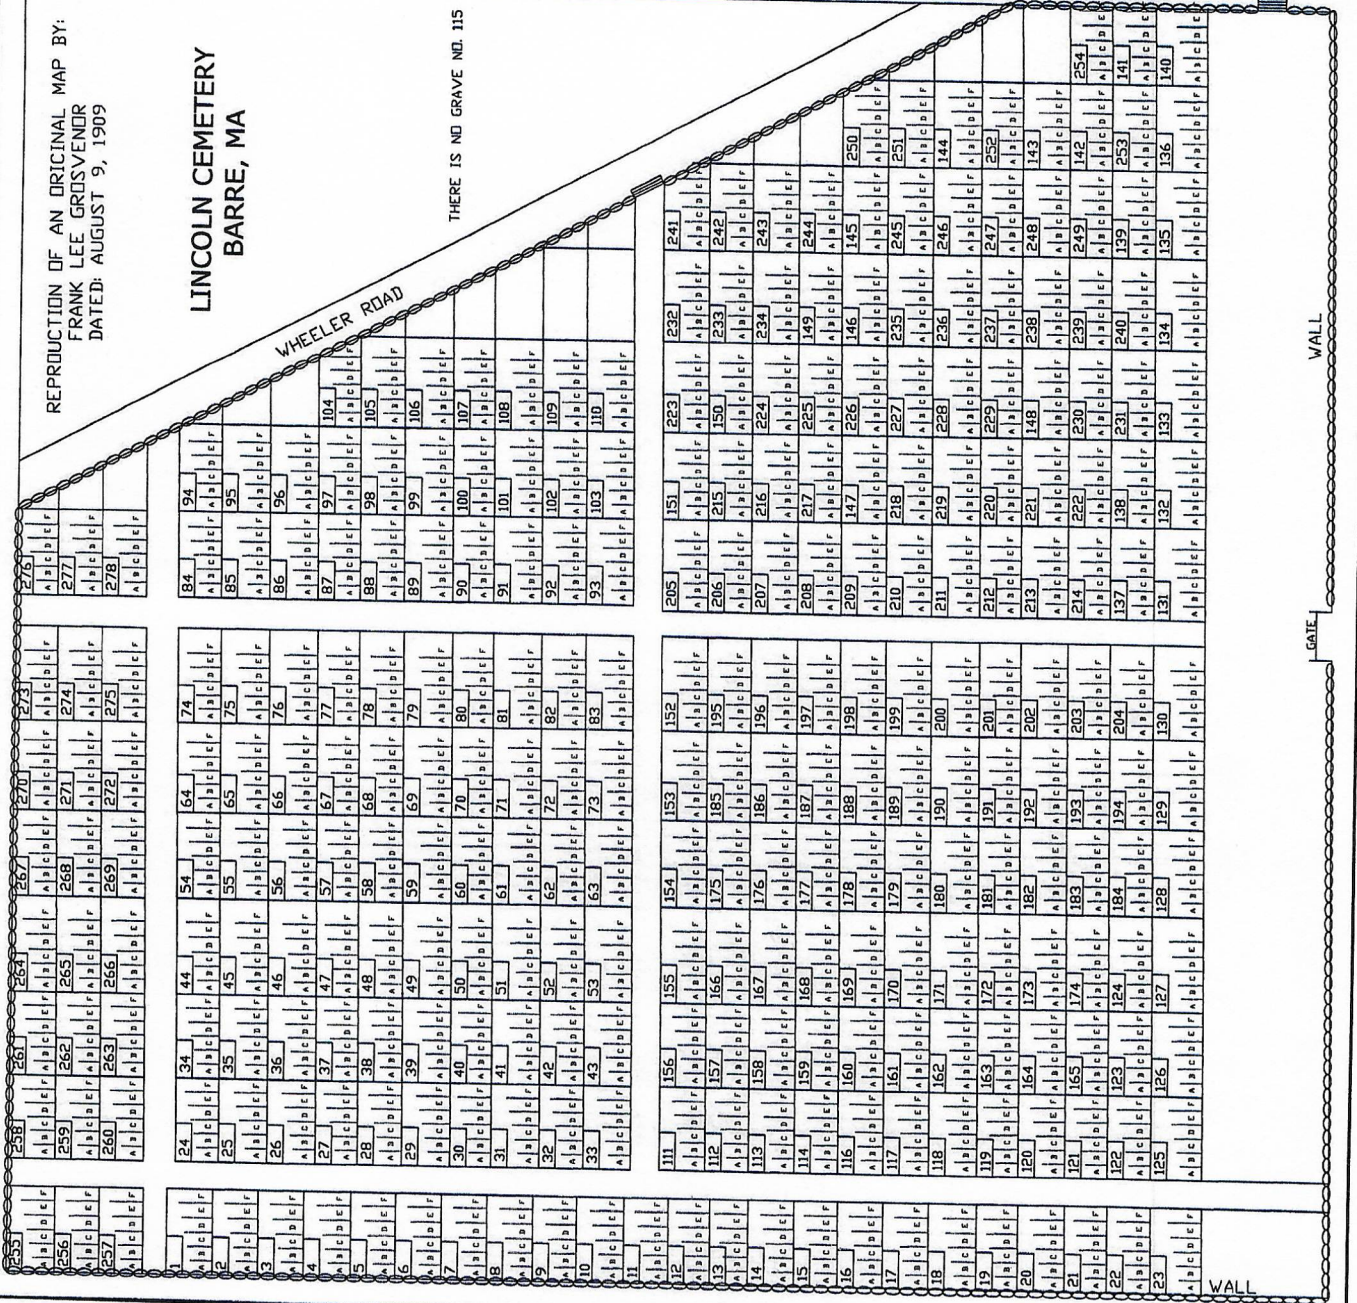

REPRODUCTION OF AN ORIGINAL MAP BY:  
FRANK LEE GROSVENDOR  
DATED: AUGUST 9, 1909

# LINCOLN CEMETERY BARRE, MA

THERE IS NO GRAVE NO. 115

WHEELER ROAD

WALL

GATE

WALL